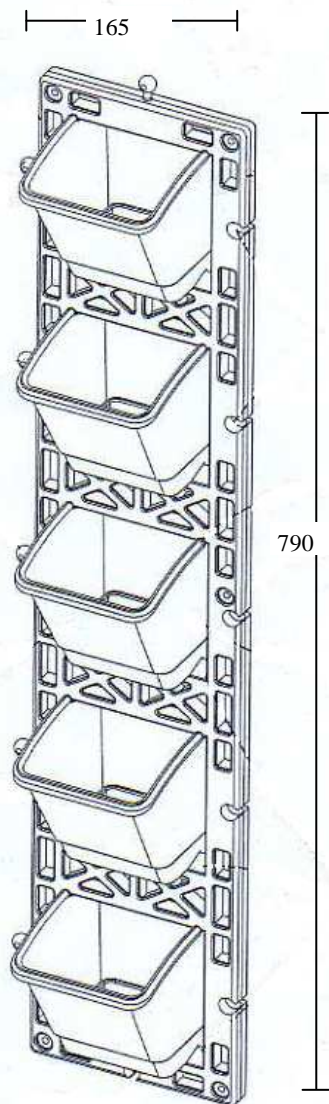

#### **Frame Size and Weight**

Size: 195 x 790 (mm)  
Weight with 5 pots: 1kg  
Soil capacity: 550cc  
Water reservoir: 50ml

#### **Shipping Information:**

Frame: 20pcs  
Carton size: 80 x 19 x 35 (cm)  
G.W.: 11.6kgs

Pots: 100pcs

Carton size: 68 x 23 x 35 (cm)  
G.W.: 12kgs

#### **Plastic Material Specification:**

PP recycled